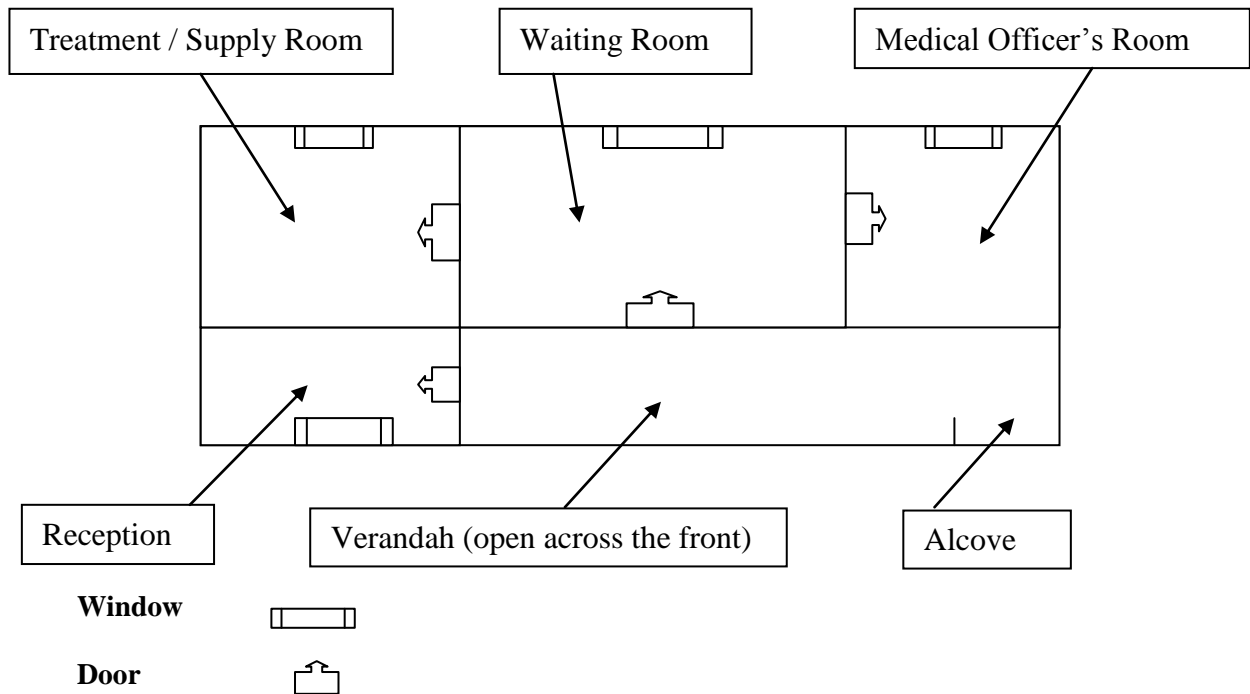

The Medical Clinic (not to scale):

Location: 1km from the Chibobo complex, opposite the Chibobo Basic School on the main road to the Northern Highway (10 km from the junction).

Construction materials:

Walls: mud brick

Roof: galvanised iron sheets

Floor: cement

Dimensions of the Clinic:

Verandah:	Length – 8.34m	Width – 2.46m
Alcove:	Length – 2.50m	Width – 2.43m
Reception:	Length – 2.44m	Width – 2.28m
Waiting:	Length - 5.50m	Width – 4.34m
Medical Officer's Room:	Length - 2.50m	Width – 4.37m
Treatment Room / Supply Room:	Length – 2.47m	Width – 4.34m
External dimensions:	Length -11.28m	Width – 7.17m

Doorways are .88m wide

*You can view images of the Medical Clinic (and the old shelter that this new facility replaces) in the Gallery section of the Letting Chibobo Shine website.